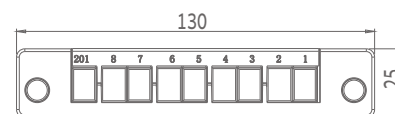

4-way/8-way Item no. 5890-5891