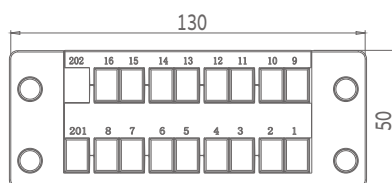

Technical specifications

	Unifiber™ 4-way optical splitter cassette, SC/APC IDLF-OSPOO1-SCA04-PPT	Unifiber™ 8-way optical splitter cassette, SC/APC IDLF-OSPOO1-SCA08-PPT	Unifiber™ 16-way optical splitter cassette, SC/APC IDLF-OSPOO1-SCA16-PPT
Model no.			
Item no.	5891	5890	5889
Fiber type	Single mode G.657A1	Single mode G.657A1	Single mode G.657A1
Operating wavelength	1260 nm ~ 1650 nm	1260 nm ~ 1650 nm	1260 nm ~ 1650 nm
Input ports	1x SC/APC	1x SC/APC	1x SC/APC
Output ports	4x SC/APC	8x SC/APC	16x SC/APC
Optical Insertion Loss	7.8 dB max	10.9 dB max.	14.1 dB max.
Optical Return Loss	55 dB min.	55 dB min.	55 dB min.
Uniformity	0.7 dB max.	0.8 dB max.	1.2 dB max.
Directivity	55 dB min.	55 dB min.	55 dB min.
Polarization dependent loss	0.3 dB max.	0.3 dB max.	0.3 dB max.
Operating temperature	-40°C ~ +85°C	-40°C ~ +85°C	-40°C ~ +85°C
Storage temperature	-40°C ~ +85°C	-40°C ~ +85°C	-40°C ~ +85°C
Unit dimensions	130mm x 112mm x 25 mm	130mm x 112mm x 25 mm	130mm x 112mm x 50 mm
Weight	109 g	118 g	194 g

Logistical info

	Unifiber™ 4-way optical splitter cassette, SC/APC IDLF-OSPOO1-SCA04-PPT	Unifiber™ 8-way optical splitter cassette, SC/APC IDLF-OSPOO1-SCA08-PPT	Unifiber™ 16-way optical splitter cassette, SC/APC IDLF-OSPOO1-SCA16-PPT
Packaging dimensions (W x D x H)	27.5 cm x 14.5 cm x 12.5 cm	27.5 cm x 14.5 cm x 12.5 cm	27.5 cm x 14.5 cm x 12.5 cm
Packaging weight	1.04 kg (10 Pcs.)	1.25 kg (10 Pcs.)	1.05 kg (5 Pcs.)
Quantity per Carton	100	100	50
Carton dimensions (W x D x H)	74.5 cm x 28.5 cm x 27 cm	74.5 cm x 28.5 cm x 27 cm	74.5 cm x 28.5 cm x 27 cm
Carton weight	11.4 kg	13.5 kg	11.5 kg
Quantity per pallet	4000	4000	2000

16-way Item no. 5889

4-way/8-way Item no. 5890-5891

Ordering information

Item	Description	Model reference
5889	Unifiber™ 16-way optical splitter cassette, SC/APC	IDLF-OSPOO1-SCA16-PPT
		
5890	Unifiber™ 8-way optical splitter cassette, SC/APC	IDLF-OSPOO1-SCA08-PPT
		
5891	Unifiber™ 4-way optical splitter cassette, SC/APC	IDLF-OSPOO1-SCA04-PPT
	