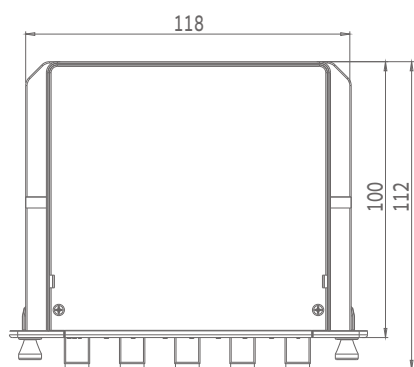

Technical specifications

	Unifiber™ 4-way optical splitter cassette, SC/APC IDLF-OSPOO1-SCA04-PPT	Unifiber™ 8-way optical splitter cassette, SC/APC IDLF-OSPOO1-SCA08-PPT	Unifiber™ 16-way optical splitter cassette, SC/APC IDLF-OSPOO1-SCA16-PPT
Model no.			
Item no.	5891	5890	5889
Fiber type	Single mode G.657A1	Single mode G.657A1	Single mode G.657A1
Operating wavelength	1260 nm ~ 1650 nm	1260 nm ~ 1650 nm	1260 nm ~ 1650 nm
Input ports	1x SC/APC	1x SC/APC	1x SC/APC
Output ports	4x SC/APC	8x SC/APC	16x SC/APC
Optical Insertion Loss	7.8 dB max	10.9 dB max.	14.1 dB max.
Optical Return Loss	55 dB min.	55 dB min.	55 dB min.
Uniformity	0.7 dB max.	0.8 dB max.	1.2 dB max.
Directivity	55 dB min.	55 dB min.	55 dB min.
Polarization dependent loss	0.3 dB max.	0.3 dB max.	0.3 dB max.
Operating temperature	-40°C ~ +85°C	-40°C ~ +85°C	-40°C ~ +85°C
Storage temperature	-40°C ~ +85°C	-40°C ~ +85°C	-40°C ~ +85°C
Unit dimensions	130mm x 112mm x 25 mm	130mm x 112mm x 25 mm	130mm x 112mm x 50 mm
Weight	109 g	118 g	194 g

Logistical info

	Unifiber™ 4-way optical splitter cassette, SC/APC IDLF-OSPOO1-SCA04-PPT	Unifiber™ 8-way optical splitter cassette, SC/APC IDLF-OSPOO1-SCA08-PPT	Unifiber™ 16-way optical splitter cassette, SC/APC IDLF-OSPOO1-SCA16-PPT
Packaging dimensions (W x D x H)	27.5 cm x 14.5 cm x 12.5 cm	27.5 cm x 14.5 cm x 12.5 cm	27.5 cm x 14.5 cm x 12.5 cm
Packaging weight	1.04 kg (10 Pcs.)	1.25 kg (10 Pcs.)	1.05 kg (5 Pcs.)
Quantity per Carton	100	100	50
Carton dimensions (W x D x H)	74.5 cm x 28.5 cm x 27 cm	74.5 cm x 28.5 cm x 27 cm	74.5 cm x 28.5 cm x 27 cm
Carton weight	11.4 kg	13.5 kg	11.5 kg
Quantity per pallet	4000	4000	2000

16-way Item no. 5889

4-way/8-way Item no. 5890-5891

Ordering information

Item	Description	Model reference
5889	Unifiber™ 16-way optical splitter cassette, SC/APC	IDLF-OSPOO1-SCA16-PPT
		
5890	Unifiber™ 8-way optical splitter cassette, SC/APC	IDLF-OSPOO1-SCA08-PPT
		
5891	Unifiber™ 4-way optical splitter cassette, SC/APC	IDLF-OSPOO1-SCA04-PPT
	