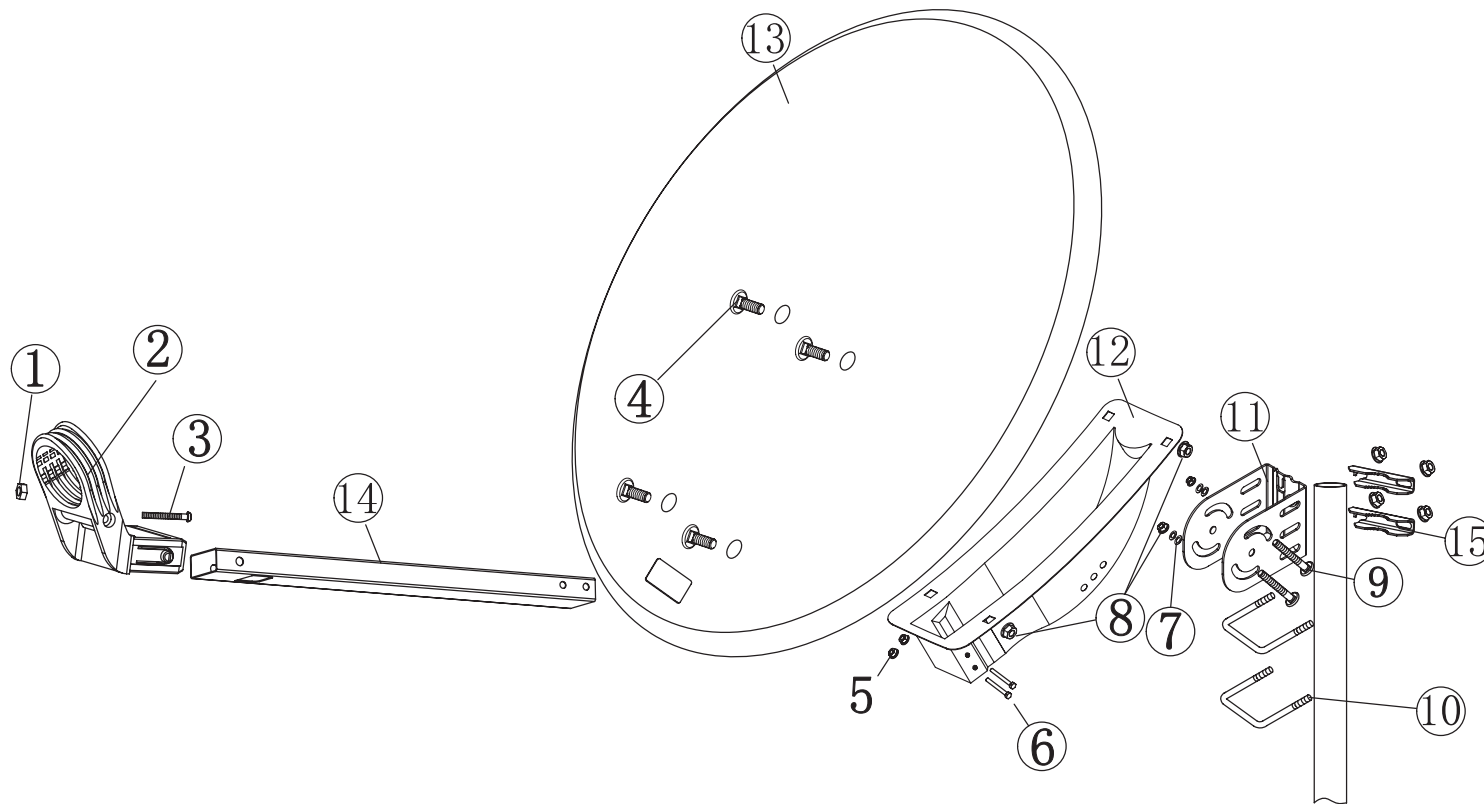

PREMIUM 65cm SATELLITE DISH ANTENNA

ASSEMBLY GUIDE / CONTENTS

| No. | Item | Description | Q'ty |
|-----|------|--------------------------------|------|
| 1 | | M4 Nut (Fixed into LNB holder) | 1 |
| 2 | | LNB Holder | 1 |
| 3 | | M4 x 40 Cross Head Screw | 1 |
| 4 | | M8 x 15 Carriage Bolt | 4 |
| 5 | | M6 Flange Nut | 2 |
| 6 | | M6 x 60 Screw | 2 |
| 7 | | M8 Washer | 2 |
| 8 | | M8 Flange Nut | 10 |
| 9 | | M8 x 70 Carriage Bolt | 2 |
| 10 | | M8 U-bolt | 2 |
| 11 | | Elevation Bracket | 1 |
| 12 | | Reflector Bracket | 1 |
| 13 | | Reflector | 1 |
| 14 | | LNB Arm | 1 |
| 15 | | Clamps | 2 |