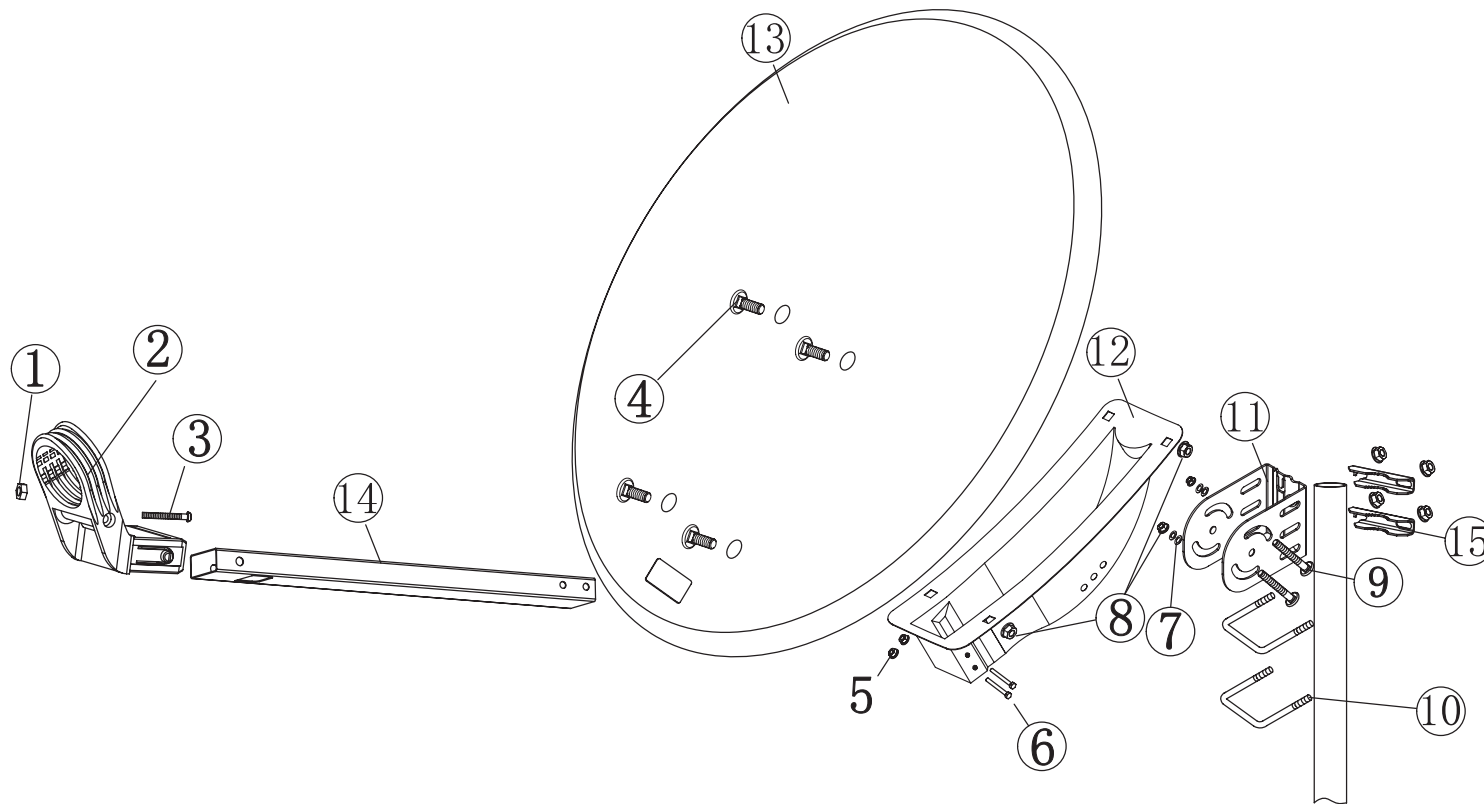

PREMIUM 80cm SATELLITE DISH ANTENNA

ASSEMBLY GUIDE / CONTENTS

No.	Item	Description	Q'ty
1		M4 Nut (Fixed into LNB holder)	1
2		LNB Holder	1
3		M4 x 40 Cross Head Screw	1
4		M8 x 15 Carriage Bolt	4
5		M6 Flange Nut	2
6		M6 x 60 Screw	2
7		M8 Washer	2
8		M8 Flange Nut	10
9		M8 x 70 Carriage Bolt	2
10		M8 U-bolt	2
11		Elevation Bracket	1
12		Reflector Bracket	1
13		Reflector	1
14		LNB Arm	1
15		Clamps	2