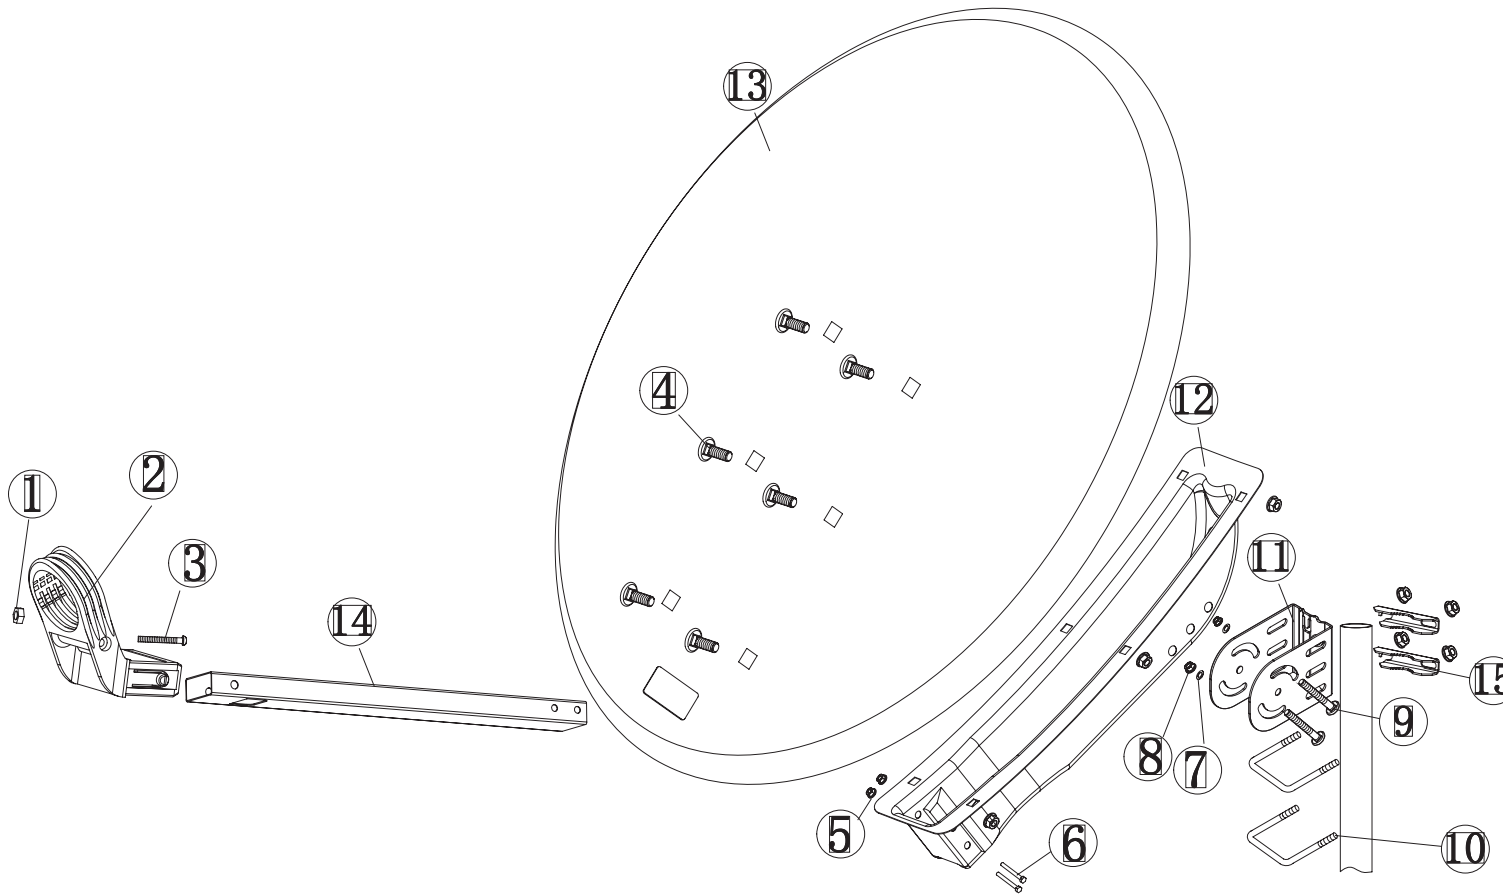

PREMIUM 90cm SATELLITE DISH ANTENNA

ASSEMBLY GUIDE / CONTENTS

No.	Item	Description	Q'ty
1		M4 Nut (Fixed into LNB holder)	1
2		LNB Holder	1
3		M4 x 40 Cross Head Screw	1
4		M8 x 15 Carriage Bolt	6
5		M6 Flange Nut	2
6		M6 x 60 Screw	2
7		M8 Washer	2
8		M8 Flange Nut	12
9		M8 x 70 Carriage Bolt	2
10		M8 U-bolt	2
11		Elevation Bracket	1
12		Reflector Bracket	1
13		Reflector	1
14		LNB Arm	1
15		Clamps	2