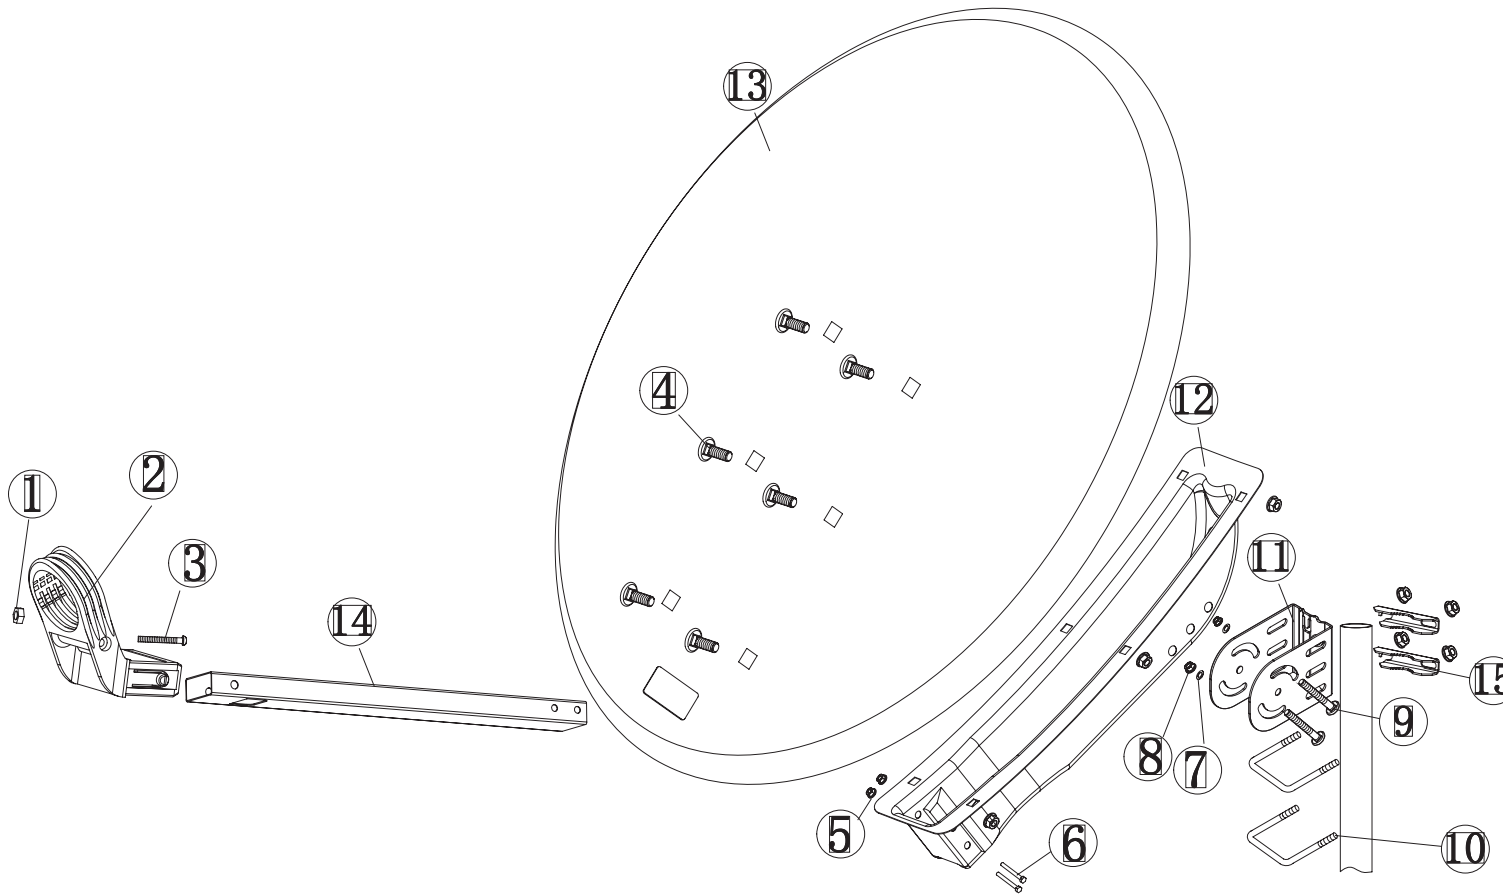

# PREMIUM 100cm SATELLITE DISH ANTENNA

## ASSEMBLY GUIDE / CONTENTS

No.	Item	Description	Q'ty
1		M4 Nut (Fixed into LNB holder)	1
2		LNB Holder	1
3		M4 x 40 Cross Head Screw	1
4		M8 x15 Carriage Bolt	6
5		M6 Flange Nut	2
6		M6 x60 Screw	2
7		M8 Washer	2
8		M8 Flange Nut	12
9		M8 x70 Carriage Bolt	2
10		M8 U-bolt	2
11		Elevation Bracket	1
12		Reflector Bracket	1
13		Reflector	1
14		LNB Arm	1
15		Clamps	2